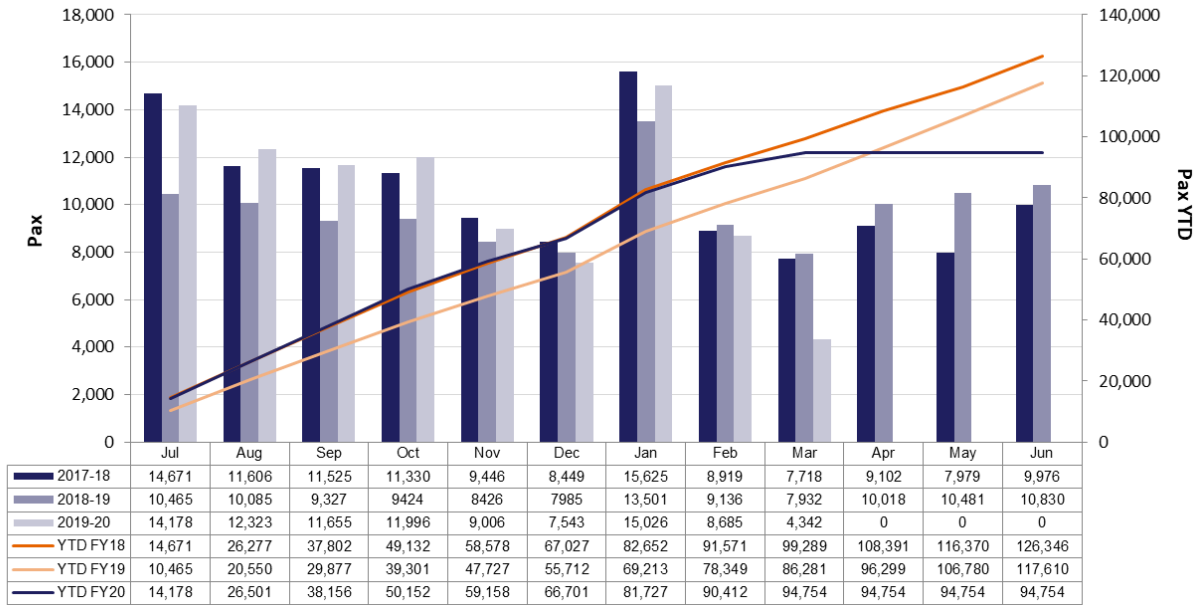

NT Passenger Arrival Trend (by air)

Darwin Airport – international arrivals

Darwin Airport – domestic arrivals