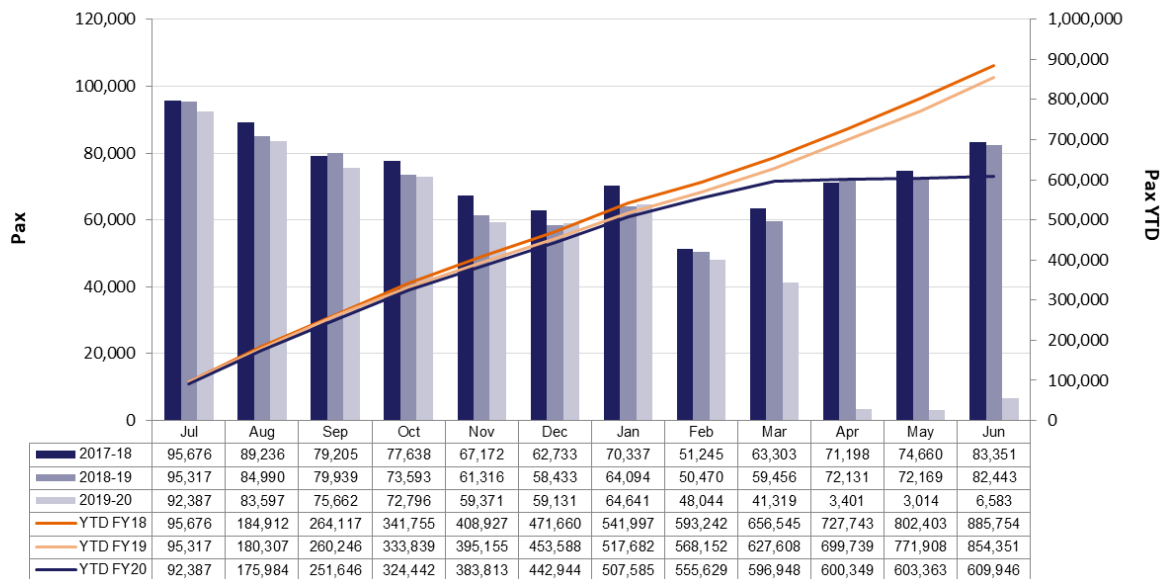

NT Passenger Arrival Trend (by air)

Darwin Airport – international arrivals

Darwin Airport – domestic arrivals