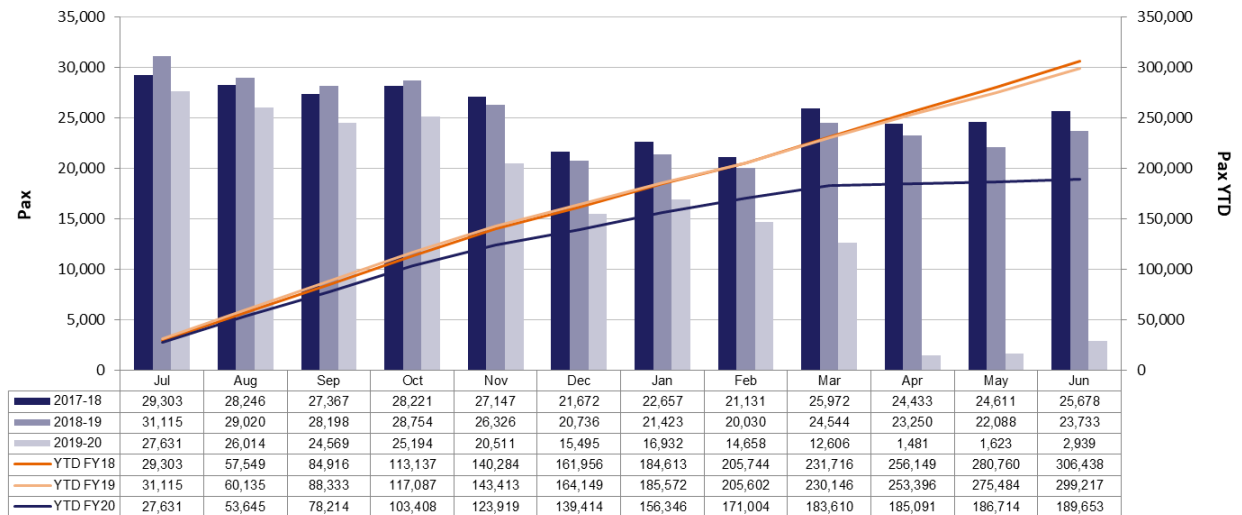

Alice Springs Airport arrivals