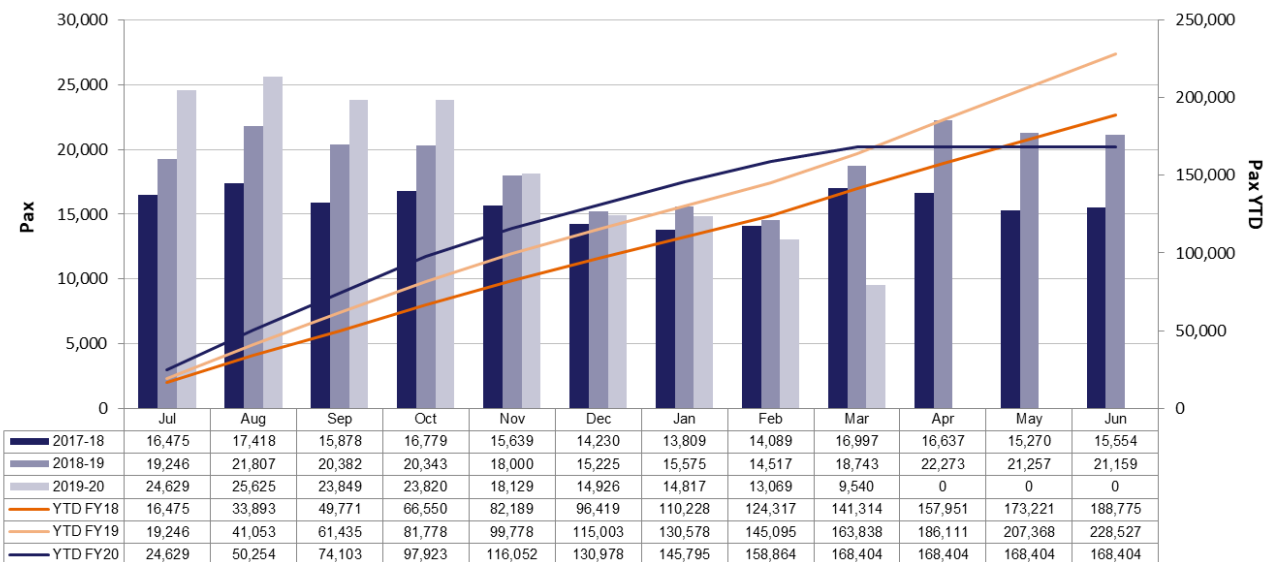

Ayers Rock Airport arrivals

Source: Bureau of Infrastructure, Transport and Regional Economics (BITRE).